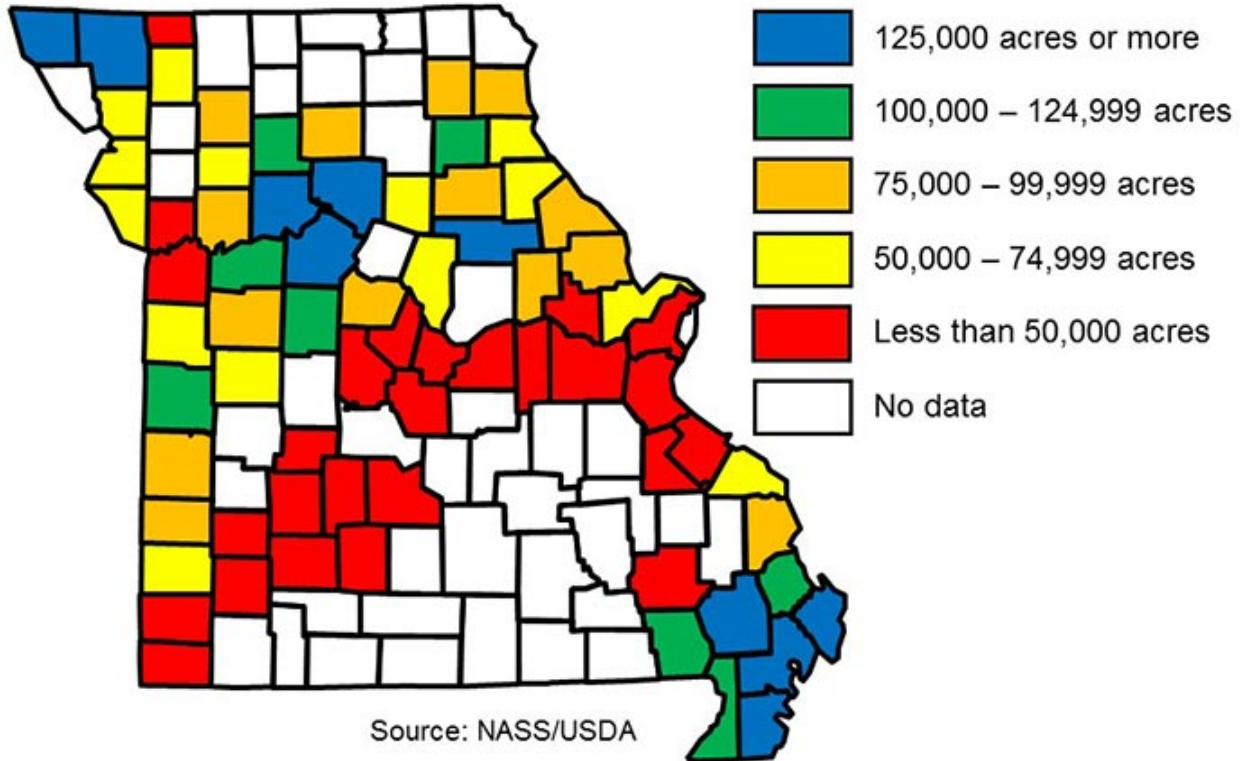

2017 County Soybean Harvested Acres

2017 County Soybean Harvested Acres

125,000 acres or more	100,000–124,999 acres	75,000–99,999 acres	50,000–74,999 acres	Less than 50,000 acres	No data
Atchison	Bates	Barton	Andrew	Clay	Adair
Audrain	Butler	Cape Girardeau	Boone	Cole	Barry
Carroll	Dunklin	Cooper	Buchanan	Dade	Benton
Chariton	Lafayette	Daviess	Caldwell	Dallas	Bollinger
Mississippi	Livingston	Johnson	Cass	Franklin	Callaway
New Madrid	Pettis	Knox	Gentry	Gasconade	Camden
Nodaway	Scott	Lewis	Henry	Greene	Carter
Pemiscot	Shelby	Lincoln	Jasper	Jackson	Cedar
Saline		Linn	Marion	Jefferson	Christian
Stoddard		Monroe	Perry	Laclede	Clark
		Montgomery	Platte	Lawrence	Clinton
		Pike	Ralls	McDonald	Crawford
		Ray	Randolph	Miller	DeKalb
		Vernon	St. Charles	Moniteau	Dent
				Morgan	Douglas
				Newton	Grundy

				Osage	Harrison
				Polk	Holt
				St. Francois	Howard
				St. Genevieve	Howell
				St. Louis	Iron
				Warren	Macon
				Wayne	Madison
				Webster	Maries
				Worth	Mercer
					Morgan
					Oregon
					Ozark
					Phelps
					Pulaski
					Putnam
					Reynolds
					Ripley
					Schuyler
					Scotland
					Shannon
					St. Clair
					Stone
					Sullivan
					Taney
					Texas
					Washington
					Wright

Source: National Agricultural Statistics Service/U.S. Department of Agriculture