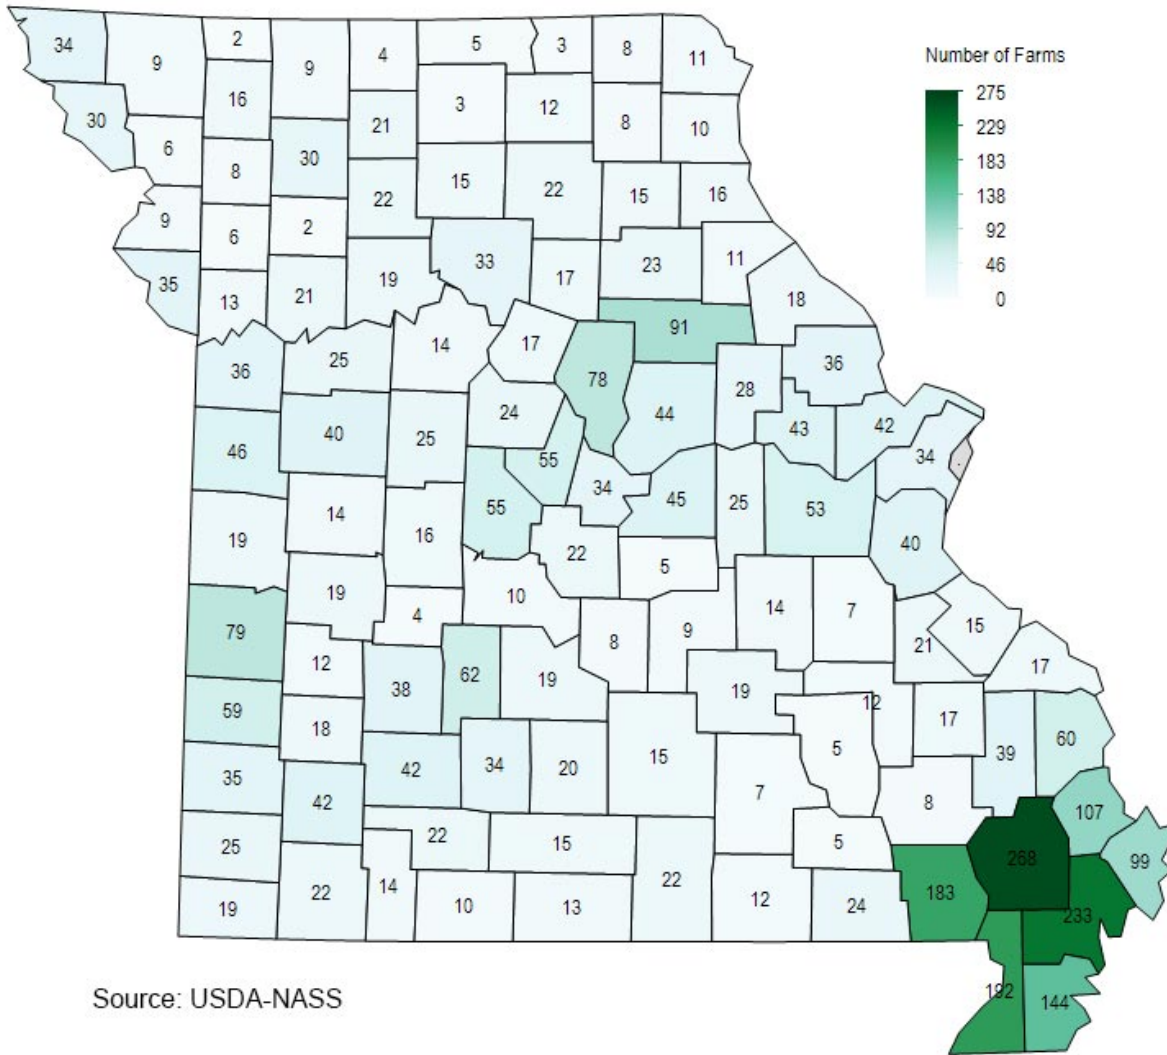

Number of Irrigated Farms in Missouri, 2012

Number of Irrigated Farms in Missouri (2012)

County — Number	County — Number	County — Number	County — Number	County — Number	County — Number
Adair — 12	Cedar — 12	Greene — 42	Linn — 15	Ozark — 13	St. Louis — 34
Andrew — 6	Chariton — 33	Grundy — 21	Livingston — 22	Pemiscot — 144	Saline — 14
Atchison — 34	Christian — 22	Harrison — 9	Macon — 22	Perry — 17	Schuyler — 3
Audrain — 91	Clark — 11	Henry — 14	Madison — 17	Pettis — 25	Scotland — 8

Barry — 22	Clay — 13	Hickory — 4	Maries — 5	Phelps — 9	Scott — 107
Barton — 59	Clinton — 6	Holt — 30	Marion — 16	Pike — 18	Shannon — 7
Bates — 19	Cole — 34	Howard — 17	McDonald — 19	Platte — 35	Shelby — 15
Benton — 16	Cooper — 24	Howell — 22	Mercer — 4	Polk — 38	Stoddard — 268
Bollinger — 39	Crawford — 14	Iron — 12	Miller — 22	Pulaski — 8	Stone — 14
Boone — 78	Dade — 18	Jackson — 36	Mississippi — 99	Putnam — 5	Sullivan — 3
Buchanan — 9	Dallas — 62	Jasper — 35	Moniteau — 55	Ralls — 11	Taney — 10
Butler — 183	Daviess — 30	Jefferson — 40	Monroe — 23	Randolph — 17	Texas — 15
Caldwell — 2	DeKalb — 8	Johnson — 40	Montgomery — 28	Ray — 21	Vernon — 79
Callaway — 44	Dent — 19	Knox — 8	Morgan — 55	Reynolds — 5	Warren — 43
Camden — 10	Douglas — 15	Laclede — 19	New Madrid — 233	Ripley — 24	Washington — 7
Cape Girardeau — 60	Dunklin — 192	Lafayette — 25	Newton — 25	St. Charles — 42	Wayne — 8
Carroll — 19	Franklin — 53	Lawrence — 42	Nodaway — 9	St. Clair — 19	Webster — 34
Carter — 5	Gasconade — 25	Lewis — 10	Oregon — 12	St. Francois — 21	Worth — 2
Cass — 46	Gentry — 16	Lincoln — 36	Osage — 45	Ste. Genevieve — 15	Wright — 20

Source: U.S. Department of Agriculture–National Agricultural Statistics Service