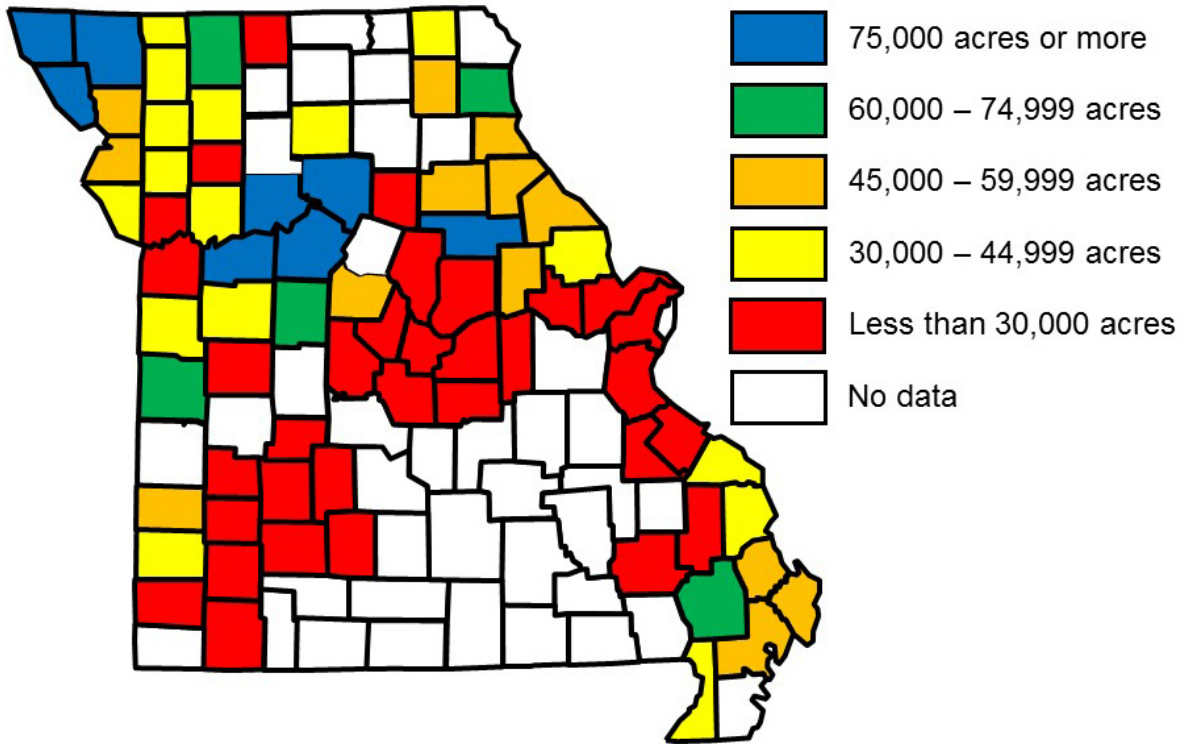

2017 County Corn Harvested Acres

2017 County Corn Harvested (Acres)

75,000 acres or more	60,000 – 74,999 acres	45,000 – 59,999 acres	30,000 – 44,999 acres	Less than 30,000 acres	No data
Atchison	Bates	Andrew	Callaway	Barry	Adair
Audrain	Lewis	Barton	Cape Girardeau	Bollinger	Benton
Carroll	Pettis	Buchanan	Cass	Boone	Butler
Chariton	Stoddard	Cooper	Clinton	Caldwell	Camden
Holt		Harrison	Daviess	Cedar	Carter
Lafayette		Knox	DeKalb	Clay	Christian
Nodaway		Marion	Gentry	Cole	Clark
Saline		Mississippi	Jasper	Dade	Crawford
		Monroe	Johnson	Dallas	Dent
		Montgomery	Lincoln	Dunklin	Douglas
		New Madrid	Livingston	Gasconade	Franklin
		Pike	Platte	Greene	Grundy
		Ralls	Ray	Henry	Howard
		Scott	Scotland	Hickory	Howell
			St. Charles	Jackson	Iron
				Jefferson	Laclede
				Lawrence	Linn

				Maries	Macon
				Mercer	Madison
				Miller	McDonald
				Moniteau	Oregon
				Morgan	Ozark
				Newton	Pemiscot
				Osage	Phelps
				Perry	Pulaski
				Polk	Putnam
				Randolph	Reynolds
				St. Francois	Ripley
				St. Louis	Schuyler
				Ste. Genevieve	Shannon
				Warren	Shelby
				Wayne	St. Clair
				Webster	Stone
				Worth	Sullivan
					Taney
					Texas
					Vernon
					Washington
					Wright

Source: National Agricultural Statistics Service/U.S. Department of Agriculture